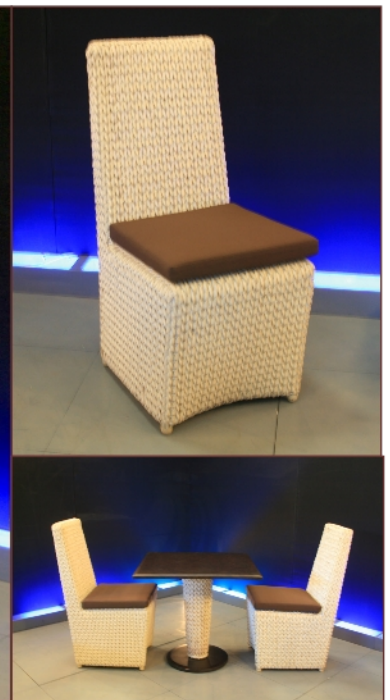

CORSICA DINING SET

T7313A.1
GRENADA DINING TABLE
H: 29.5" | D: 31.5" | W: 31.5"

C7361.1
CORSICA DINING CHAIR
H: 18" | D: 26" | W: 40"