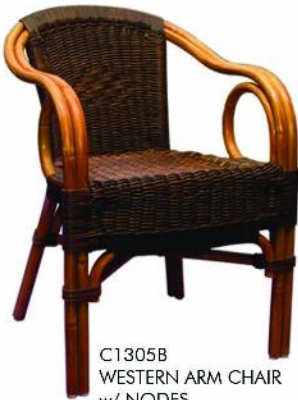

C1305B
WESTERN ARM CHAIR
w/ NODES
H: 80 cm | D: 62 cm | W: 56.20 cm | Wt: 9.4 kg.