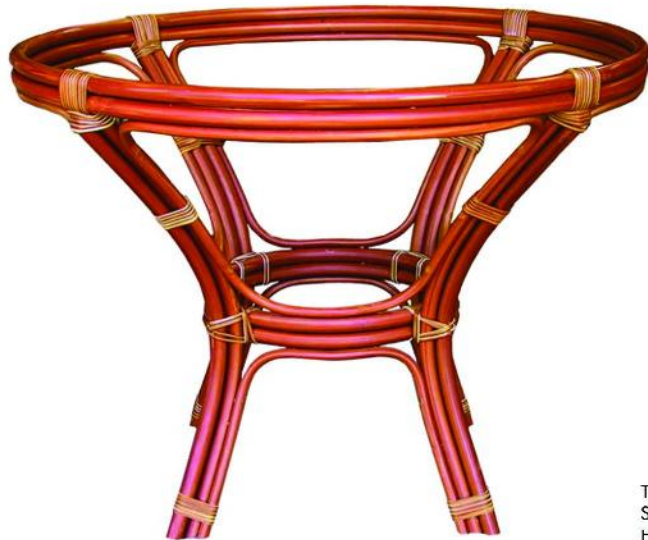

T2108
36" ROUND TABLE BASE
H: 75 cm | Dia: 91.50 cm | Wt: 9 kg.

T2111
SAPPHIRE TABLE BASE
H: 74 cm | Dia: 64.5 cm | Wt: 8 kg.

T2107
39" ROUND TABLE BASE
H: 75 cm | Dia: 99 cm | Wt: 9.1 kg.